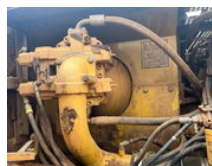

### General features

Brand	Caterpillar
Subcategory	Crawler excavator
Construction year	1994
operatingHours	5068
Condition	Used
ceMarking	1