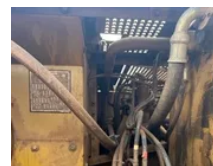

### General features

Brand	Caterpillar
Subcategory	Crawler excavator
Construction year	1994
operatingHours	5068
Condition	Used
ceMarking	1