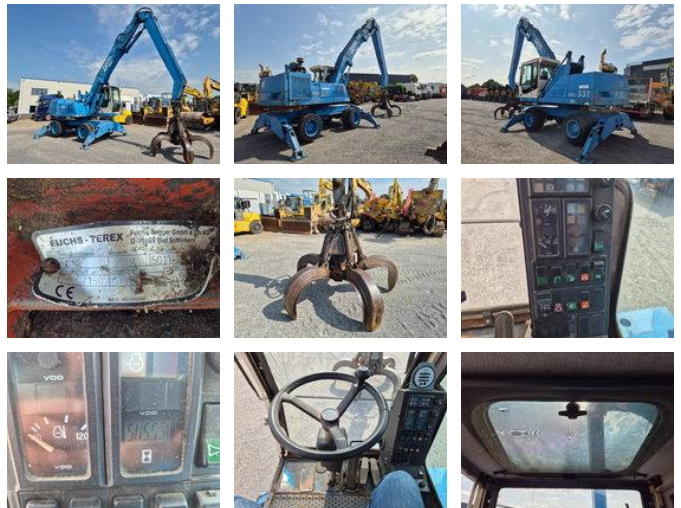

Fuchs MHL 331

General features

Brand	Fuchs
Subcategory	Material handler
Construction year	2004
Hourmeter reading	5069
Color	Blue
Condition	Used
General condition	Good
Fuel	Diesel
CE marking	Yes

Characteristics

Empty weight 22.500kg

Fuchs MHL 331

Description

Fuchs MHL 331 Year 2004 5055 Working hours FUchs terex HDSM Graper Year 2004 Hydraulik Cabin

Accessories