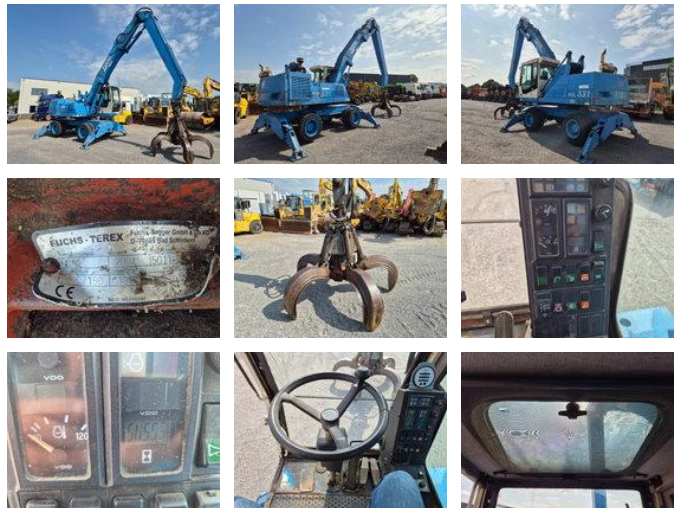

Fuchs MHL 331

General characteristics

Brand	Fuchs
Subcategory	Material handler
Year of construction	2004
Hours displayed	5060
Colour	Blue
Condition	Used
General state	Good
Fuel	Diesel
CE marking	And

Properties

Single weight 22.500kg

Fuchs MHL 331

Description

Fuchs MHL 331 Year 2004 5055 Working hours FUchs terex HDSM Graper Year 2004 Hydraulik Cabin

Accessories