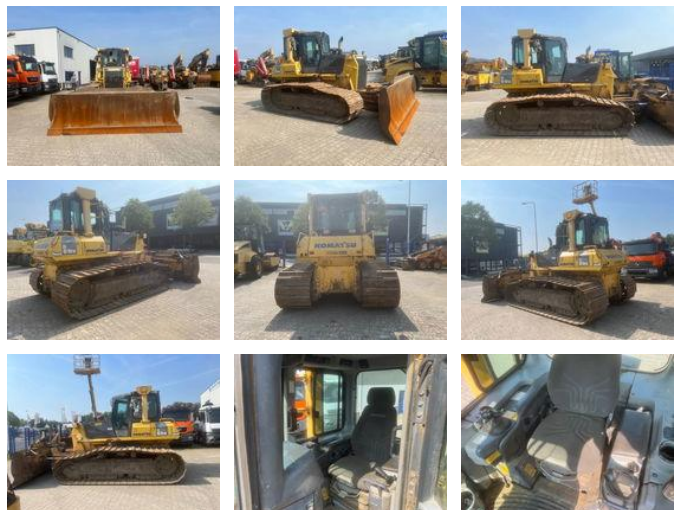

# Komatsu D 61 PX - 15 EO

## General features

Brand	Komatsu
Subcategory	Crawler dozer
Construction year	2011
Date of first registration	02-09-2024
Hourmeter reading	10022
Condition	Used
General condition	Very good

## Characteristics

Empty weight 19.150kg

## Description

Komatsu D 61 PX - 15 EO Year 2011 10015 Working Hours 19150 KG Own Weight 127 KW 6 way Blade Aircondition