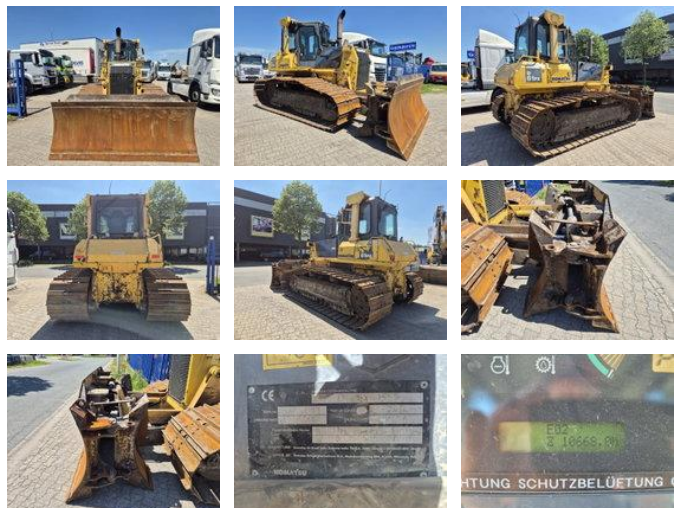

# Komatsu D 61 PX-15EO

## General features

Brand	Komatsu
Subcategory	Crawler dozer
Construction year	2011
Hourmeter reading	10668
Condition	Used
General condition	Good

## Characteristics

Empty weight 19.150kg