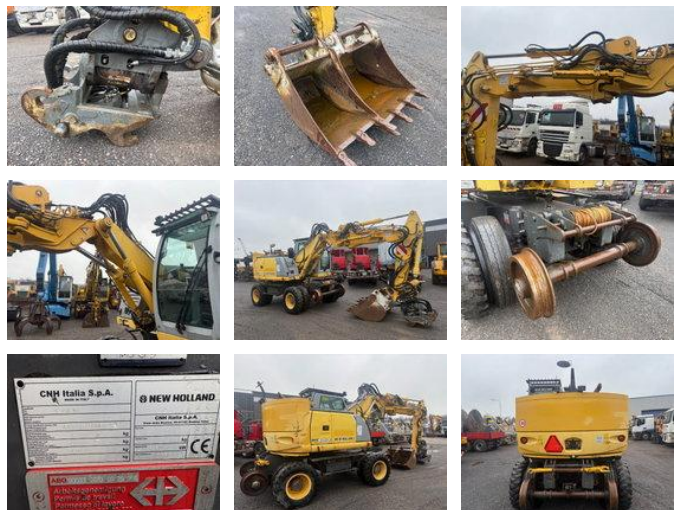

New Holland WE 150 RR

General characteristics

Brand	New Holland
Subcategory	Bucket wheel excavator
Year of construction	2011
Hours displayed	10218
Condition	Used
CE marking	And

New Holland WE 150 RR

Accessories