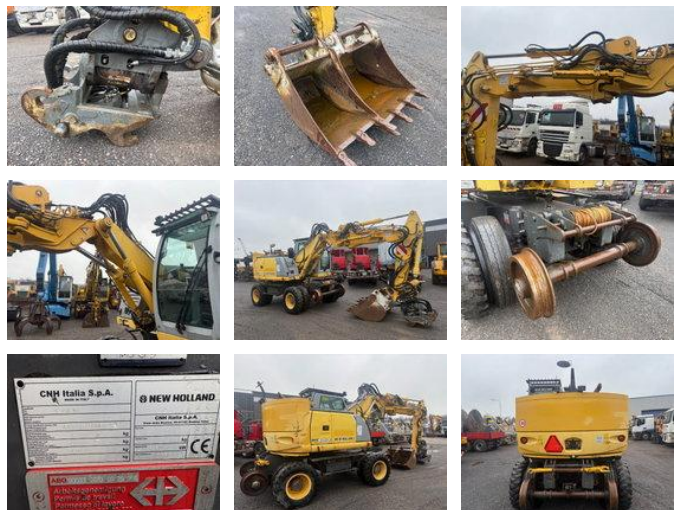

# New Holland WE 150 RR

## General characteristics

Brand	New Holland
Subcategory	Rail construction machine
Year of construction	2011
Hours displayed	10218
Condition	Used
CE marking	And

New Holland WE 150 RR

Accessories