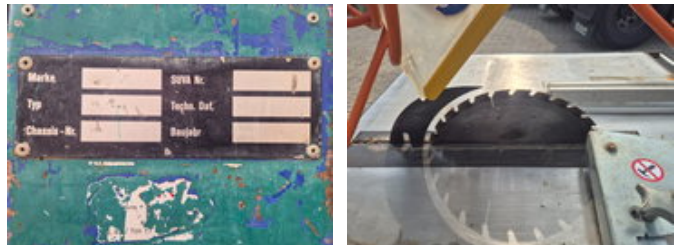

Onbekend BS 45

General features

| | |
|-------------------|----------|
| Brand | Onbekend |
| Subcategory | Other |
| Construction year | 2001 |
| Condition | Used |
| General condition | Good |

Onbekend BS 45