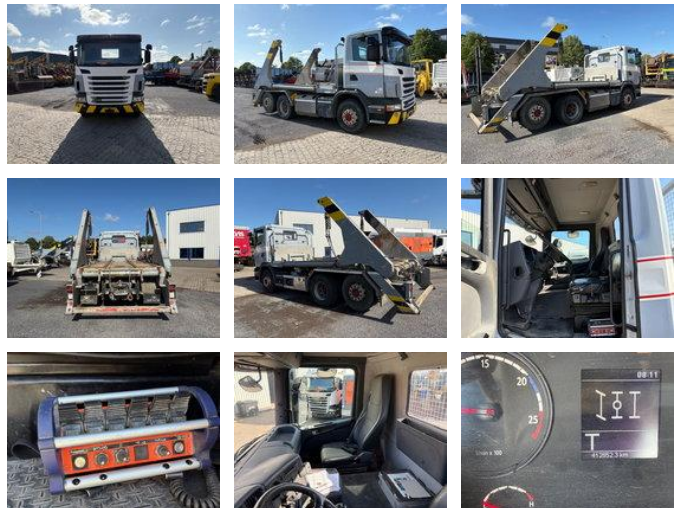

Scania G440 6x2

General features

| | |
|----------------------------|------------|
| Brand | Scania |
| Model | G440 |
| Subcategory | Container |
| Container system | skiploader |
| Odometer reading | 412.864km |
| Construction year | 2012 |
| Date of first registration | 26-03-2012 |
| Condition | Used |
| General condition | Very good |
| Fuel | Diesel |
| Emission class | Euro 6 |

Characteristics

| | |
|---------------|----------|
| Empty weight | 12.620kg |
| Load capacity | 13.380kg |
| GVW | 26.000kg |

Scania G440 6x2

Technical specifications

| | |
|--------------------|-------|
| Number of axes | 3 |
| Axis configuration | 6x2 |
| Engine output | 324kw |

Description

Scania G440 6x2 Year 2012 412852 KM Manuel Gearbox EURO 6 Nencki Hooksystem + remote control

Accessories