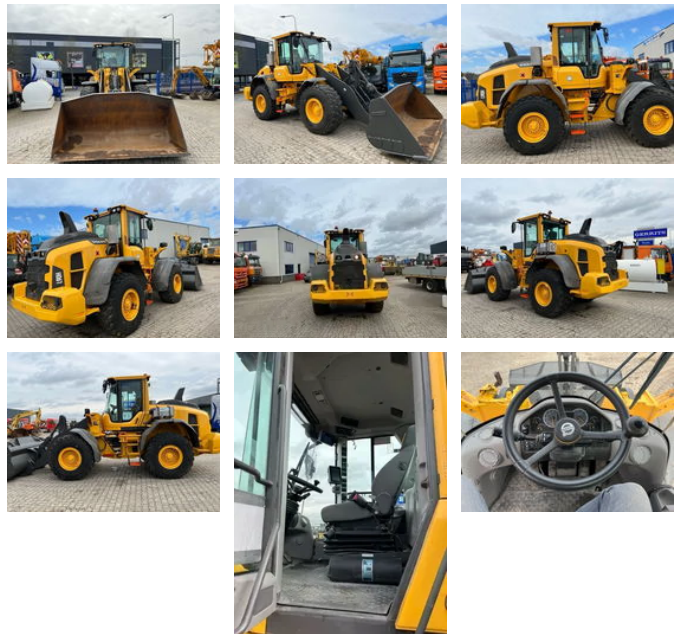

Volvo L 90 H

General features

Brand	Volvo
Subcategory	Wheel loader
Construction year	2019
operatingHours	6619
Condition	Used
General condition	Very good
ceMarking	1

Volvo L 90 H

Description

Volvo L 90 H Year of construction 2019 6614 Working hours New tires Pfreundt Wheigt installation Camera