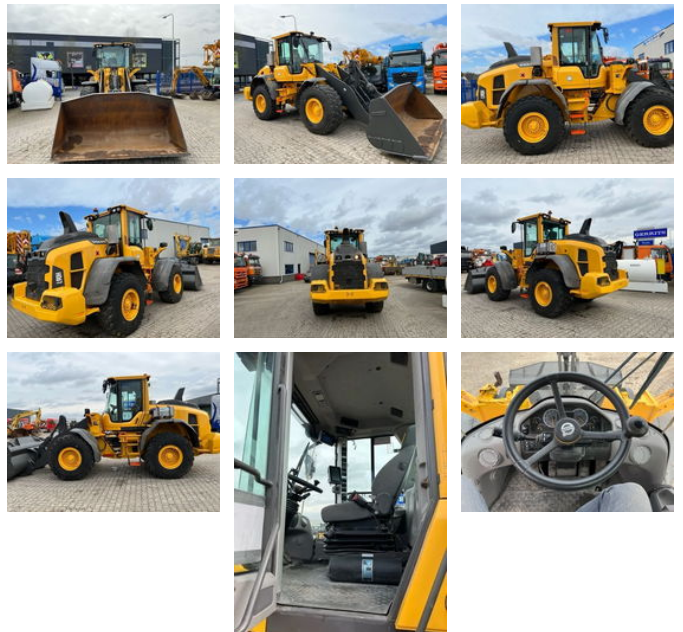

Volvo L 90 H

General features

Brand	Volvo
Subcategory	Wheel loader
Construction year	2019
operatingHours	6617
Condition	Used
General condition	Very good
ceMarking	1

Volvo L 90 H

Description

Volvo L 90 H Year of construction 2019 6614 Working hours New tires Pfreundt Wheigt installation Camera